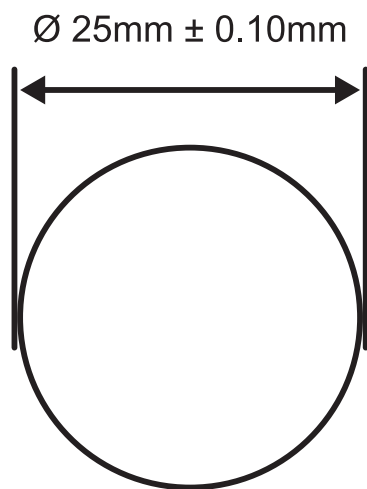

TECHNICAL DRAWING

Sapphire Step Window

Part Number: STW-25195

Specification:

Material:	Sapphire Random Orientation
Edges & Step:	Fine ground
Two Faces:	Polished 60/40
Edges Chamfered:	0.20mm @45° nom