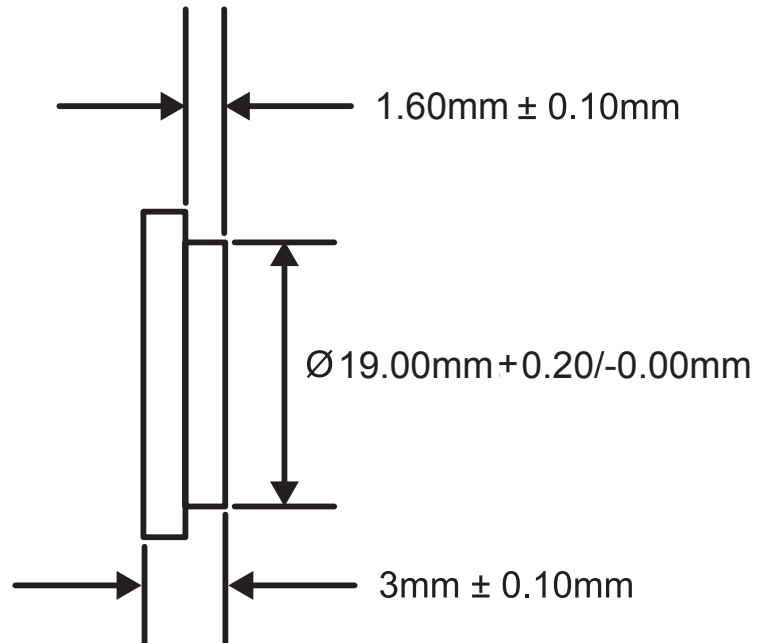

TECHNICAL DRAWING

Sapphire Step Window

Part Number: STW-25195

Specification:

Material:	Sapphire Random Orientation
Edges & Step:	Fine ground
Two Faces:	Polished 60/40
Edges Chamfered:	0.20mm @45° nom