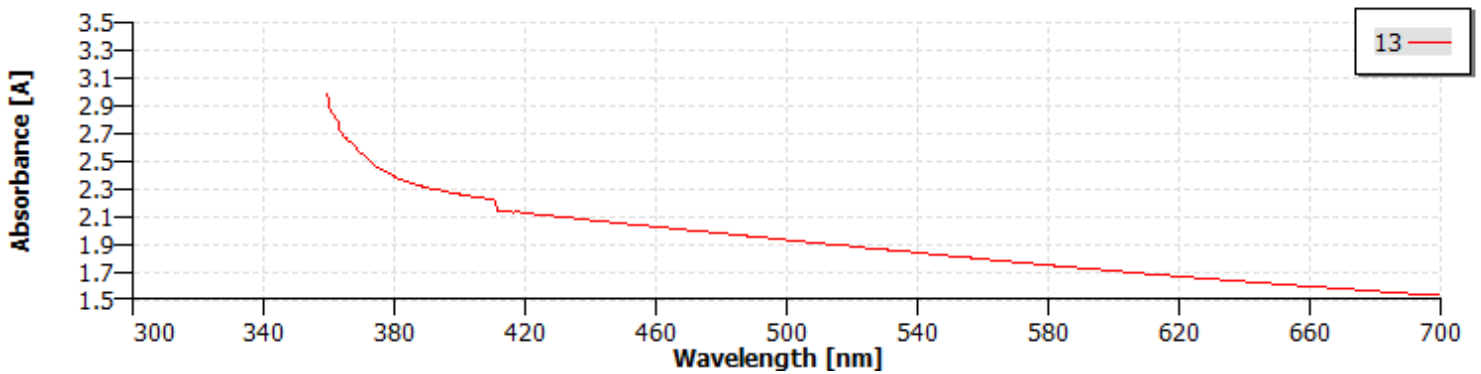

**DATA SHEET**
**NEUTRAL DENSITY FILTERS - UV REFLECTIVE**

OD2/T1%

DataStream - Scan

Sample Absorbance

DataStream - Scan

Sample Transmission