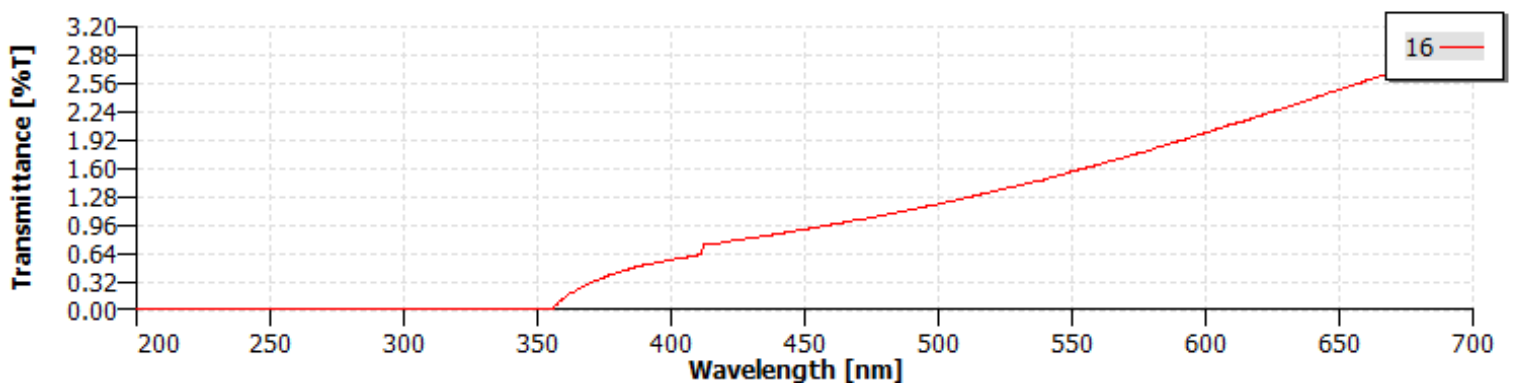

**DATA SHEET**
**NEUTRAL DENSITY FILTERS - UV REFLECTIVE**

OD2/T1%

DataStream - Scan

Sample Absorbance

DataStream - Scan

Sample Transmission