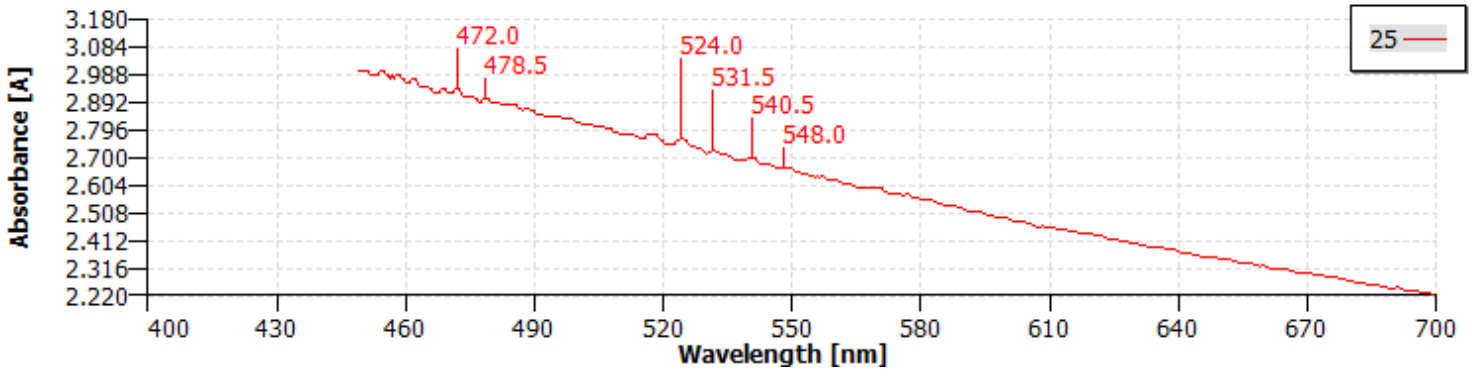

**DATA SHEET**
**NEUTRAL DENSITY FILTERS - UV REFLECTIVE**

OD2.5/T0.2%

DataStream - Scan

Sample Absorbance

DataStream - Scan

Sample Transmission