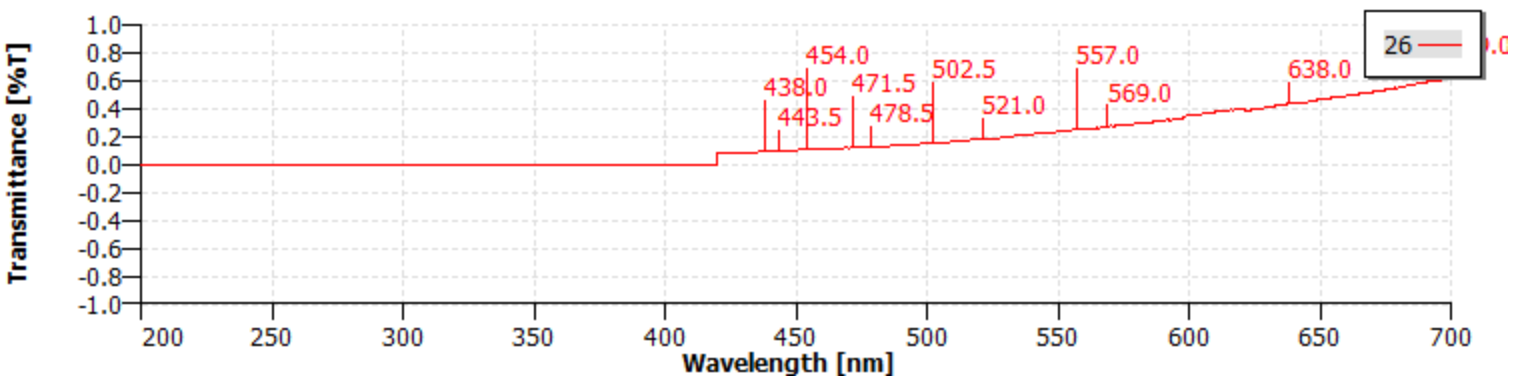

**DATA SHEET**
**NEUTRAL DENSITY FILTERS - UV REFLECTIVE**

OD2.5/T0.2%

DataStream - Scan

Sample Absorbance

DataStream - Scan

Sample Transmission