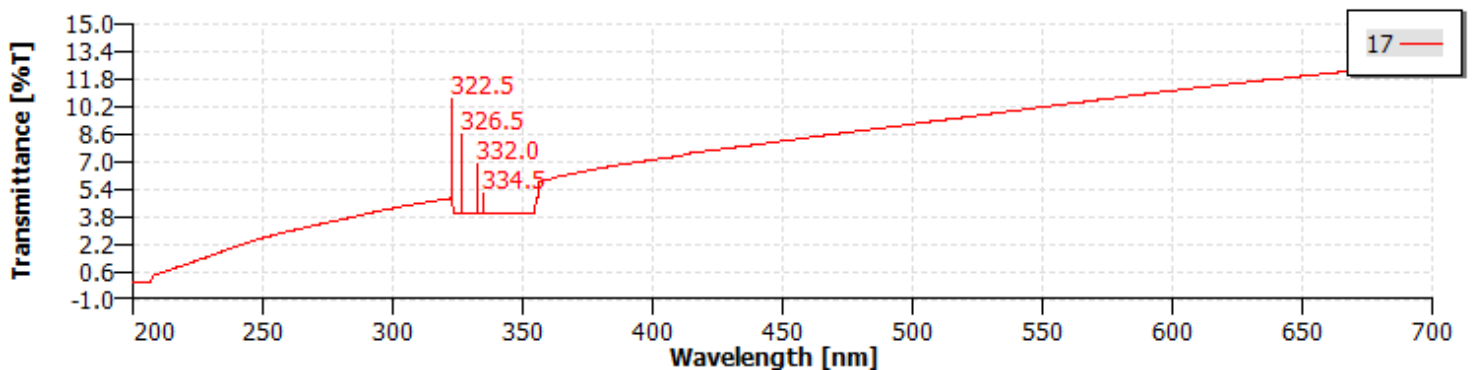

**DATA SHEET**
**NEUTRAL DENSITY FILTERS - UV REFLECTIVE**

OD1/T10%

DataStream - Scan

Sample Absorbance

DataStream - Scan

Sample Transmission