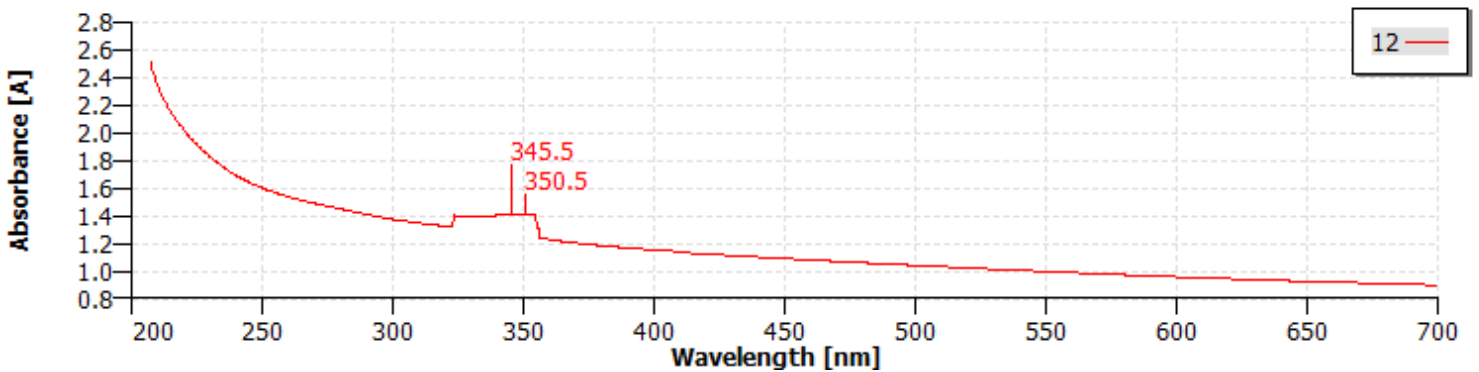

**DATA SHEET**
**NEUTRAL DENSITY FILTERS - UV REFLECTIVE**

OD1/T10%

DataStream - Scan

Sample Absorbance

DataStream - Scan

Sample Transmission