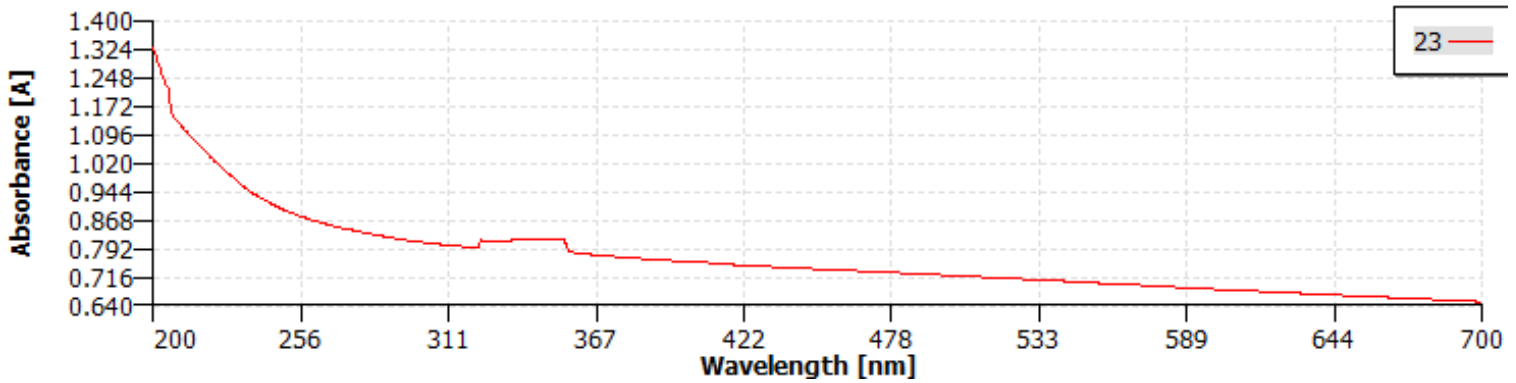

**DATA SHEET**
**NEUTRAL DENSITY FILTERS - UV REFLECTIVE**

OD0.7/T20%

DataStream - Scan

Sample Absorbance

DataStream - Scan

Sample Transmission