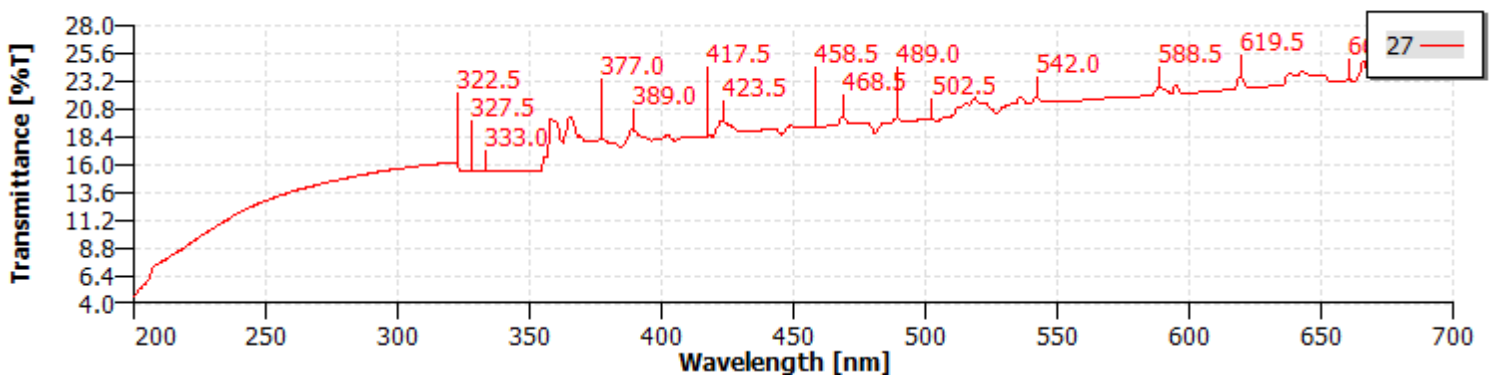

**DATA SHEET**
**NEUTRAL DENSITY FILTERS - UV REFLECTIVE**

OD0.7/T20%

DataStream - Scan

Sample Absorbance

DataStream - Scan

Sample Transmission