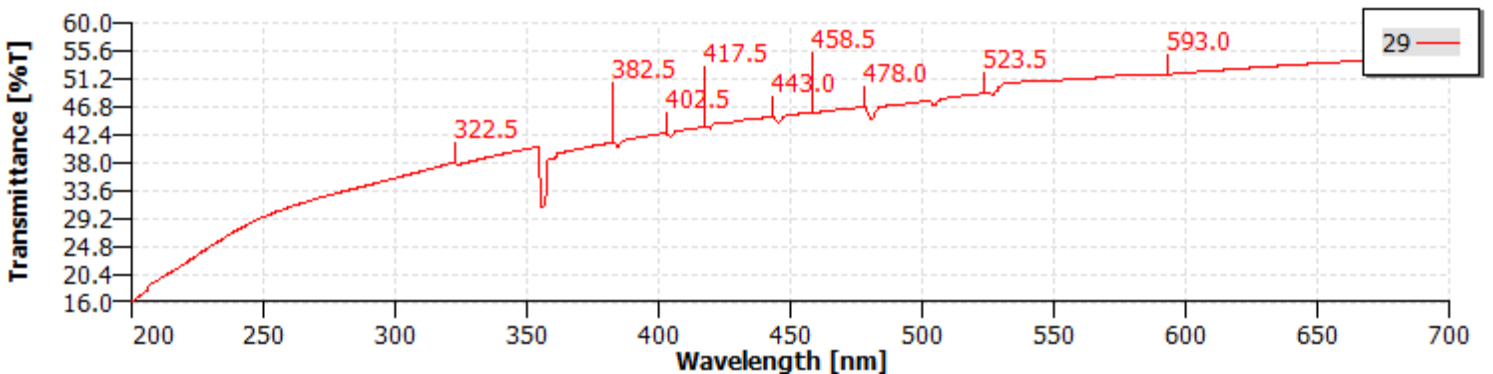

DATA SHEET NEUTRAL DENSITY FILTERS - UV REFLECTIVE

OD0.3/T50%

DataStream - Scan

Sample Absorbance

DataStream - Scan

Sample Transmittance