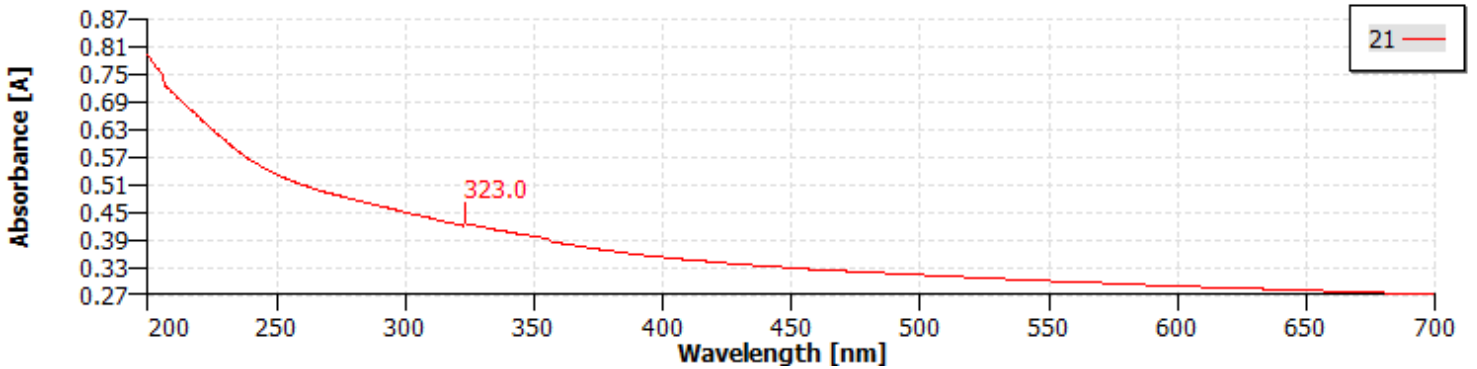

DATA SHEET NEUTRAL DENSITY FILTERS - UV REFLECTIVE

OD0.3/T50%

DataStream - Scan

Sample Absorbance

DataStream - Scan

Sample Transmittance