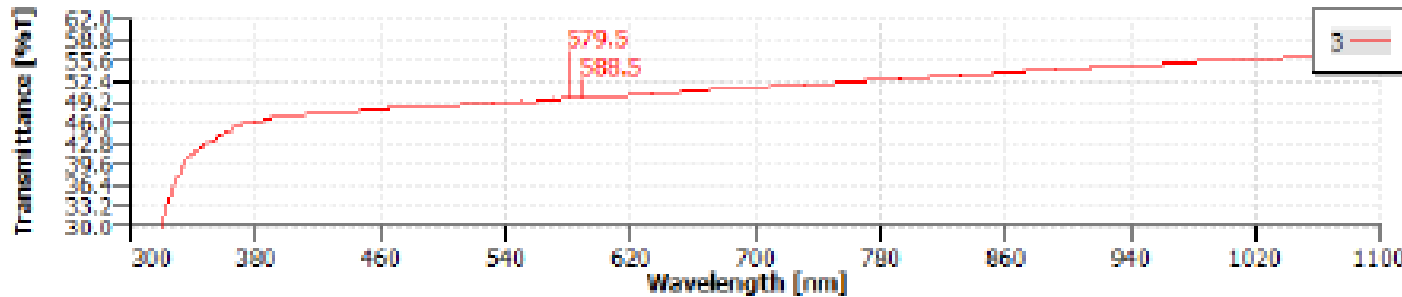

DATA SHEET

Neutral Density Filters - Reflective

OD0.3/T50%

DataStream - Scan

DataStream - Scan

UQG OPTICS MAKES EVERY EFFORT TO VERIFY 3RD PARTY TECHNICAL DATA BUT ACCEPTS NO RESPONSIBILITY FOR ACCURACY