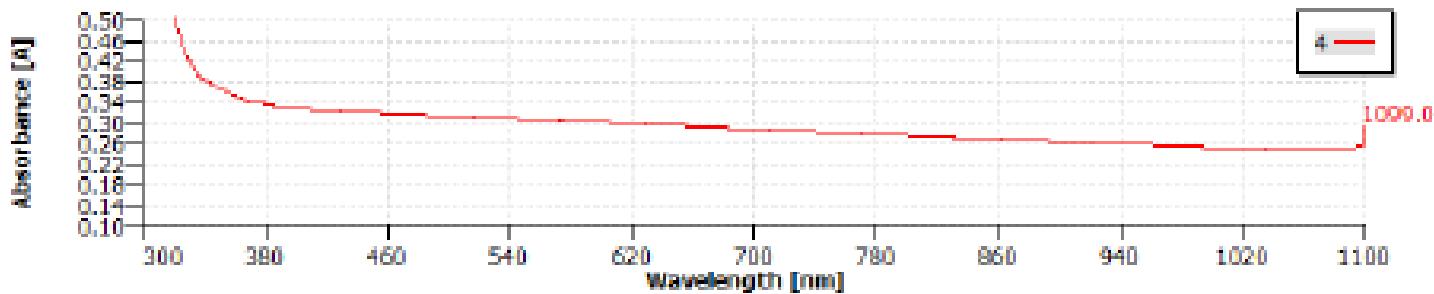

DATA SHEET

Neutral Density Filters - Reflective

OD0.3/T50%

DataStream - Scan

DataStream - Scan

UQG OPTICS MAKES EVERY EFFORT TO VERIFY 3RD PARTY TECHNICAL DATA BUT ACCEPTS NO RESPONSIBILITY FOR ACCURACY