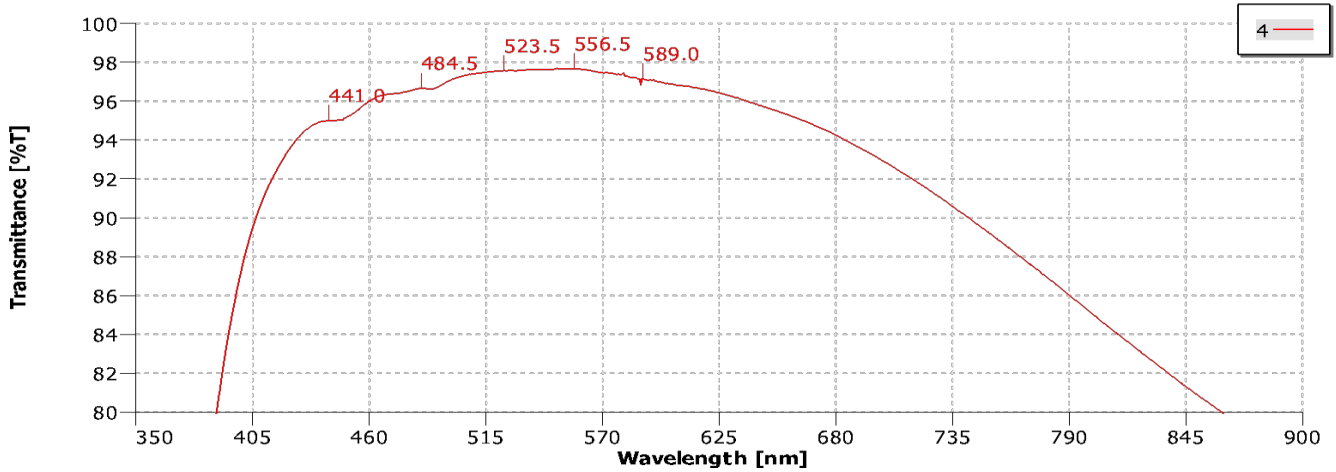

# DATA SHEET

# 3mm Precision AR Coated

3mm ar coated

DataStream - Scan

DataStream - Scan