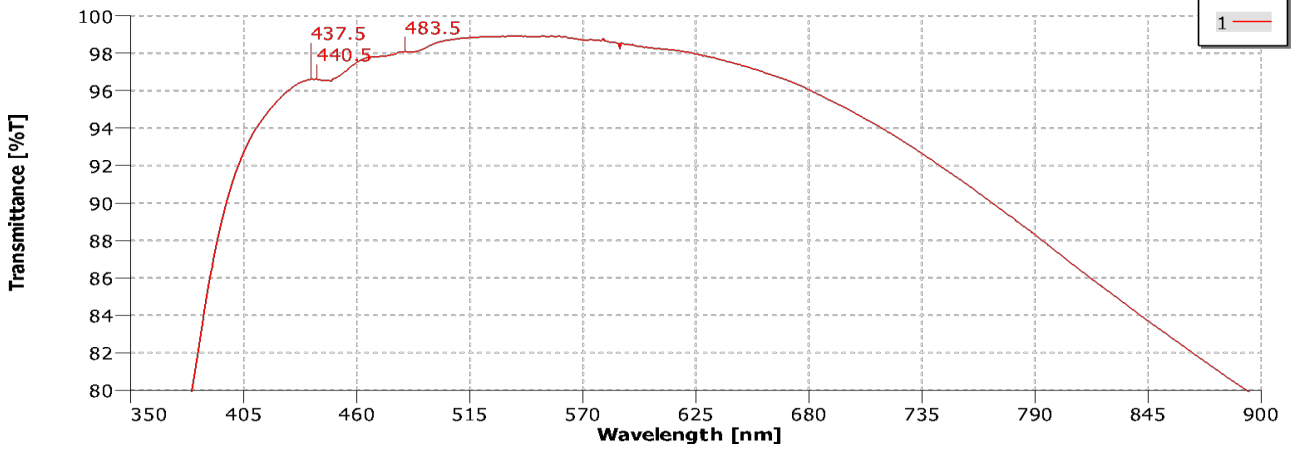

DATA SHEET

2mm Precision AR Coated

DataStream - Scan

DataStream - Scan