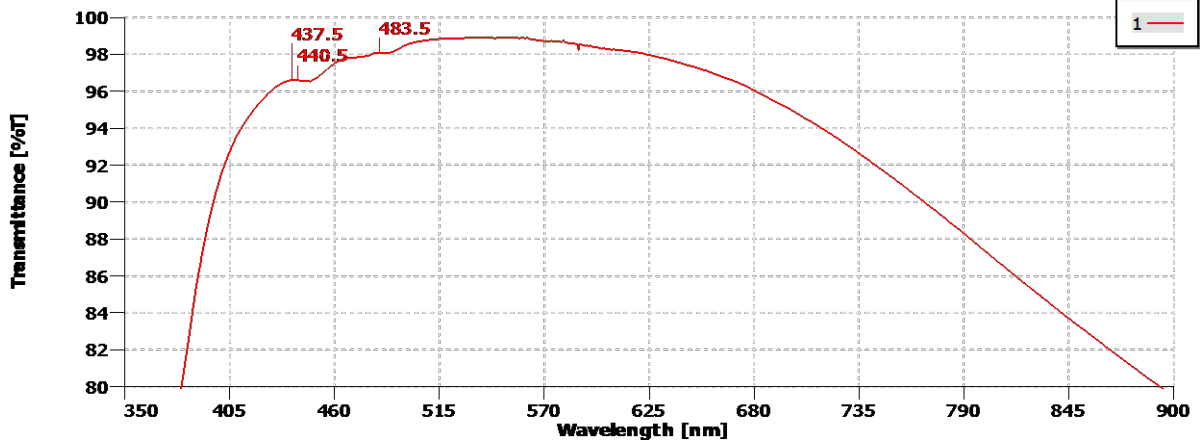

DATA SHEET

2.3MM PRECISION AR COATED

DataStream - Scan

DataStream - Scan

WHILE EVERY ATTEMPT HAS BEEN MADE TO VERIFY THE SOURCE OF THE INFORMATION
NO RESPONSIBILITY IS ACCEPTED FOR ACCURACY OF DATA.