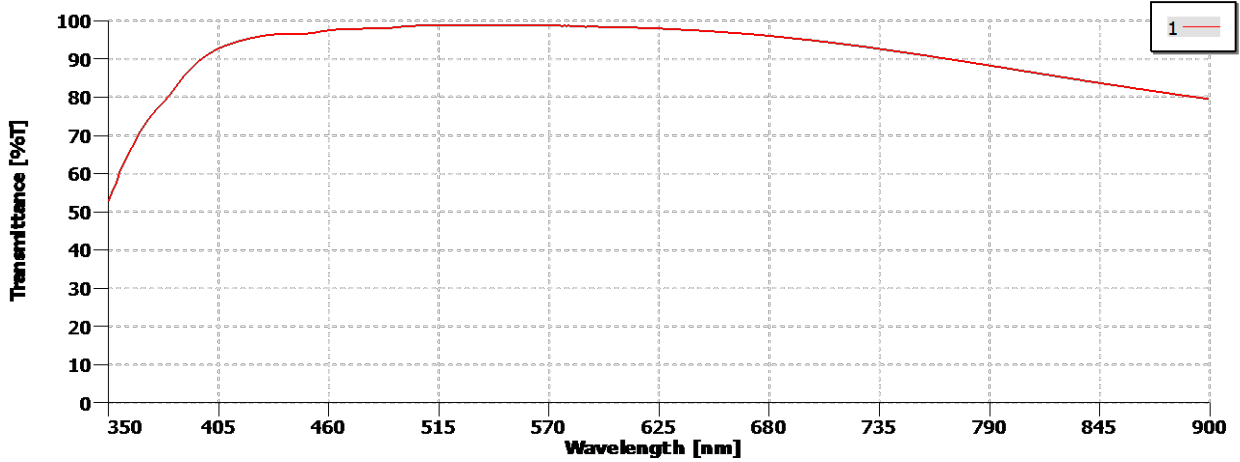

DATA SHEET

2.3MM PRECISION AR COATED

DataStream - Scan

DataStream - Scan

WHILE EVERY ATTEMPT HAS BEEN MADE TO VERIFY THE SOURCE OF THE INFORMATION
NO RESPONSIBILITY IS ACCEPTED FOR ACCURACY OF DATA.