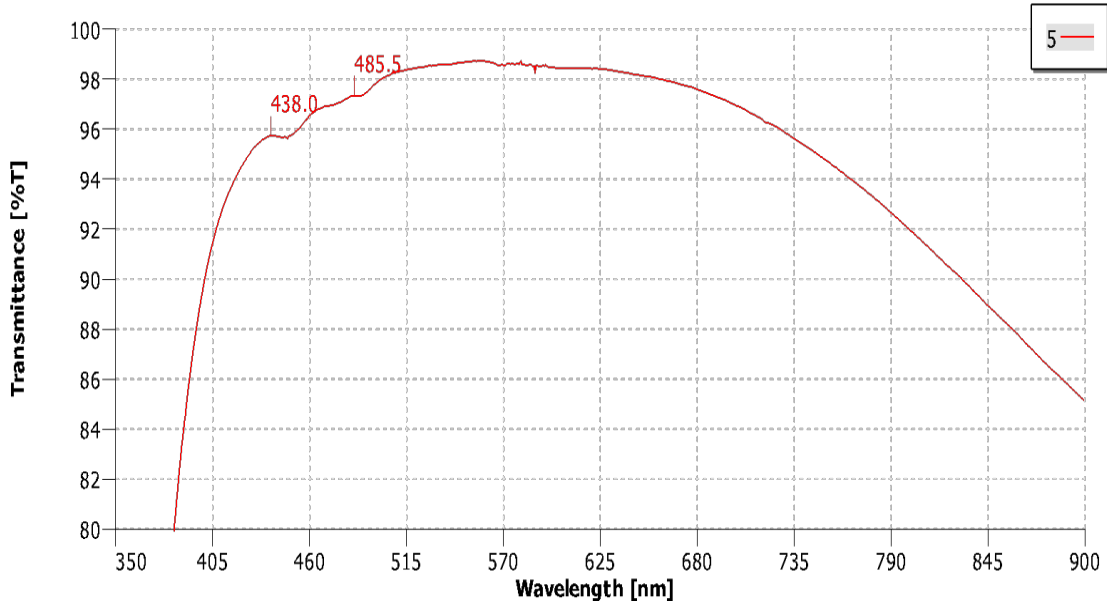

# DATA SHEET

# 1.6mm Precision AR Coated

DataStream - Scan

DataStream - Scan