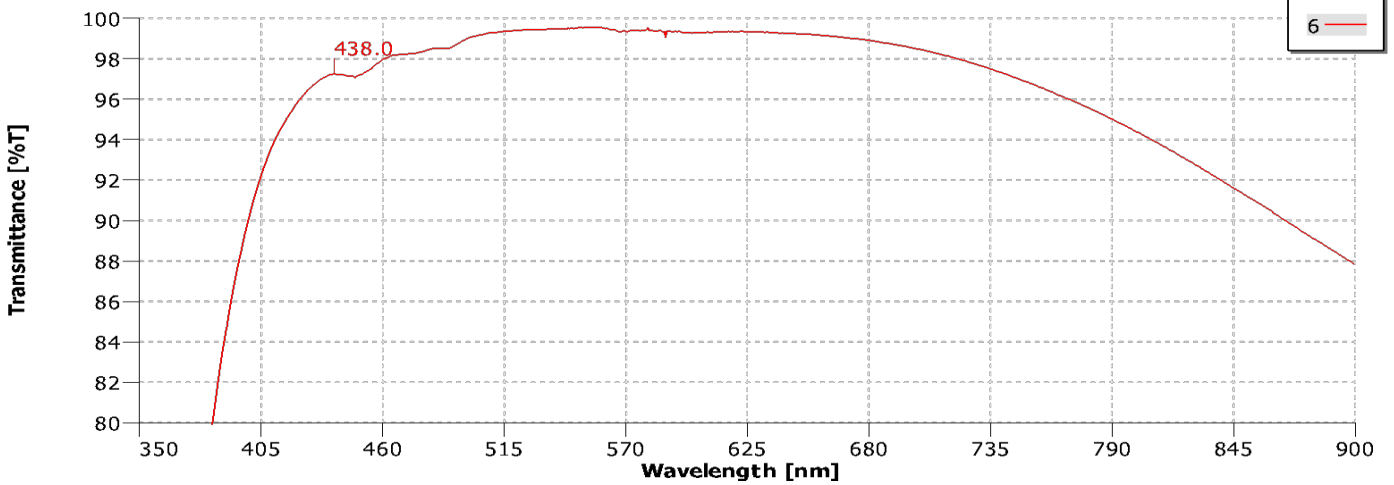

DATA SHEET

1.2mm Precision AR Coated

DataStream - Scan

DataStream - Scan