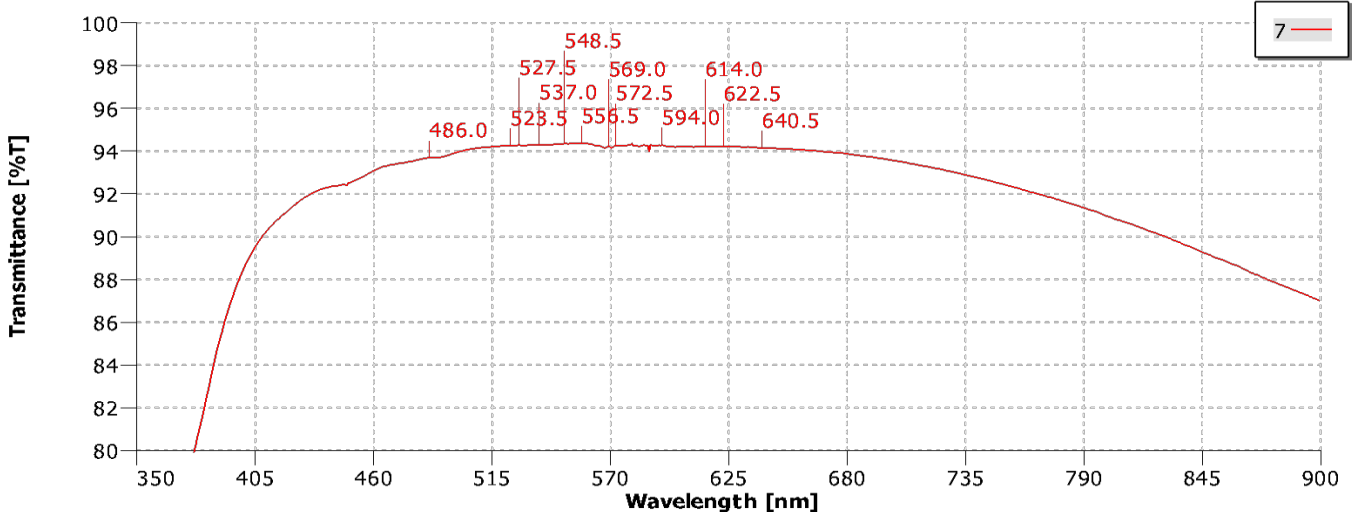

# DATA SHEET

# 1.1mm Precision AR Coated One Side

DataStream - Scan

DataStream - Scan