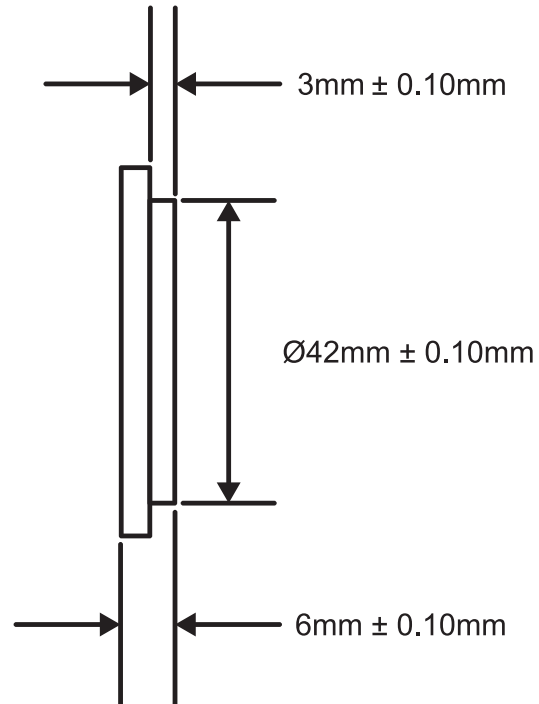

TECHNICAL DRAWING

Floatglass Step Window

Part Number: STW-5542

Specification:

Material:	Floatglass
Edges & Step:	Fine ground
Two Faces:	Polished 80/50 (Plate)
Edges Chamfered:	0.20mm @45° nom