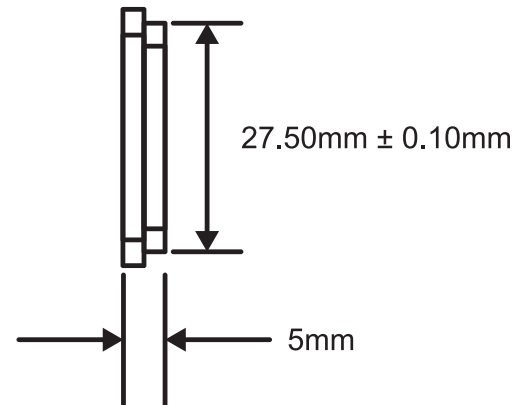

## TECHNICAL DRAWING

## Floatglass Window - Rectangle

Part Number: STW-55335

## Specification:

<b>Material:</b>	Floatglass
<b>Edges &amp; Step:</b>	Fine ground
<b>Two Faces:</b>	Polished 80/50 (Plate)
<b>Edges Chamfered:</b>	0.20mm @45° nom