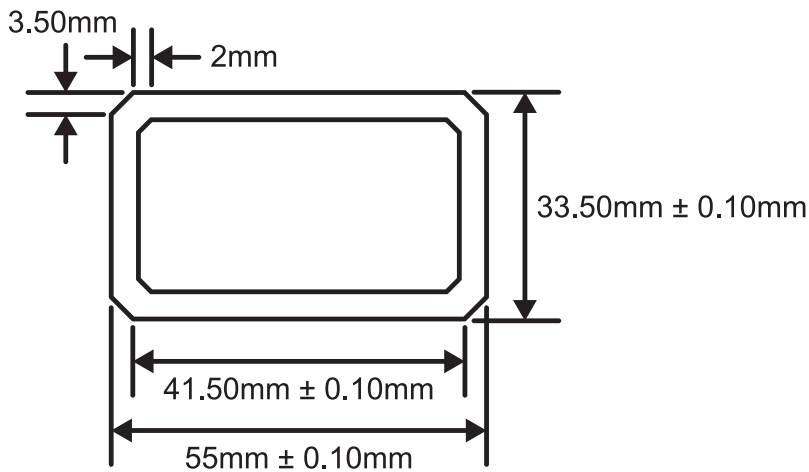

## TECHNICAL DRAWING

## Floatglass Window - Rectangle

Part Number: STW-55335

## Specification:

<b>Material:</b>	Floatglass
<b>Edges &amp; Step:</b>	Fine ground
<b>Two Faces:</b>	Polished 80/50 (Plate)
<b>Edges Chamfered:</b>	0.20mm @45° nom