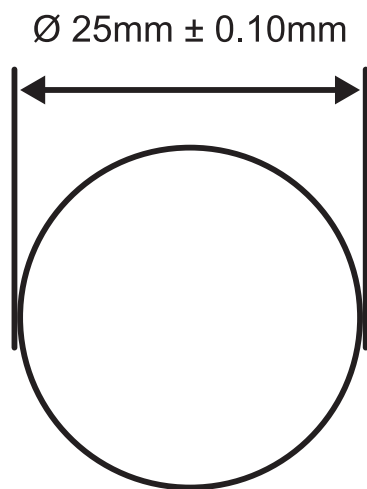

## TECHNICAL DRAWING

## Sapphire Step Window

Part Number: STW-25195

### Specification:

<b>Material:</b>	Sapphire Random Orientation
<b>Edges &amp; Step:</b>	Fine ground
<b>Two Faces:</b>	Polished 60/40
<b>Edges Chamfered:</b>	0.20mm @45° nom