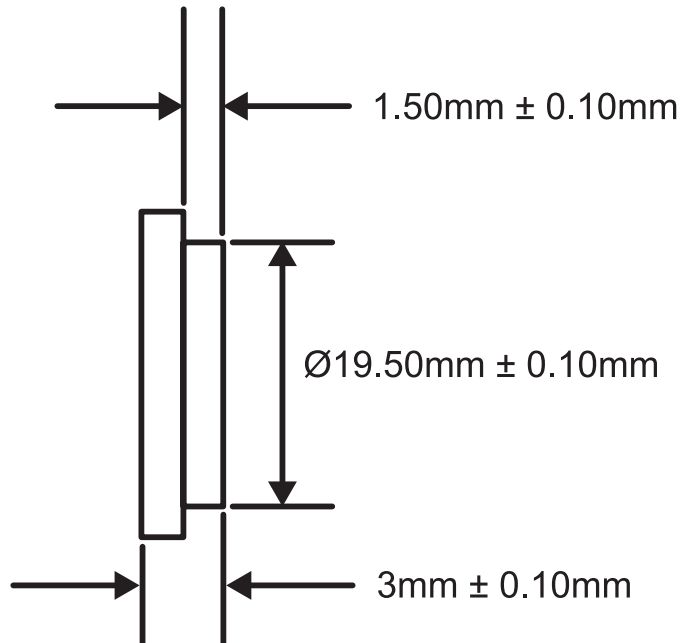

## TECHNICAL DRAWING

## Sapphire Step Window

Part Number: STW-25195

### Specification:

<b>Material:</b>	Sapphire Random Orientation
<b>Edges &amp; Step:</b>	Fine ground
<b>Two Faces:</b>	Polished 60/40
<b>Edges Chamfered:</b>	0.20mm @45° nom