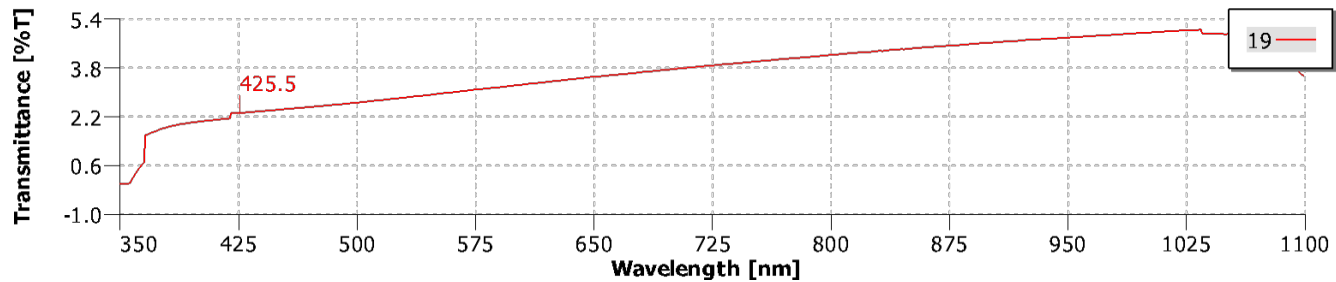

DATA SHEET

Neutral Density Filters - Reflective

OD1.5/T3.20%

Optical Density 0.15/Transmission 3.2%

DataStream - Scan

DataStream - Scan

UQG OPTICS MAKES EVERY EFFORT TO VERIFY 3RD PARTY TECHNICAL DATA BUT ACCEPTS NO RESPONSIBILITY FOR ACCURACY