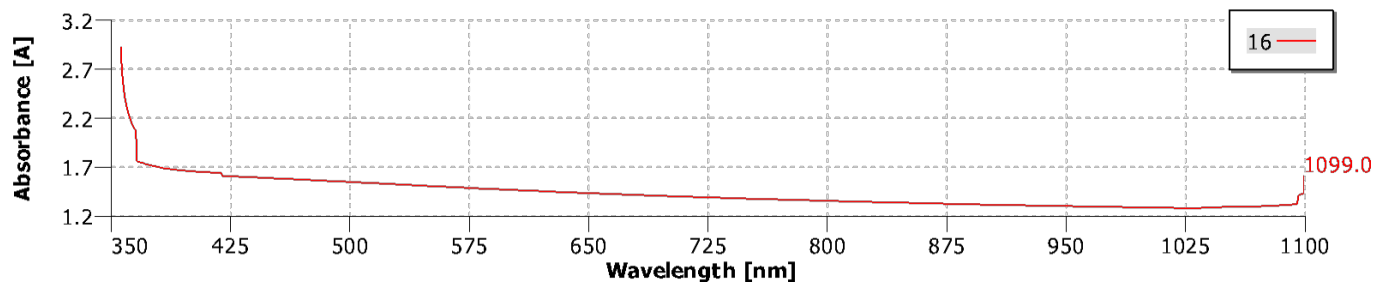

DATA SHEET

Neutral Density Filters - Reflective

OD1.5/T3.20%

Optical Density 0.15/Transmission 3.2%

DataStream - Scan

DataStream - Scan

UQG OPTICS MAKES EVERY EFFORT TO VERIFY 3RD PARTY TECHNICAL DATA BUT ACCEPTS NO RESPONSIBILITY FOR ACCURACY