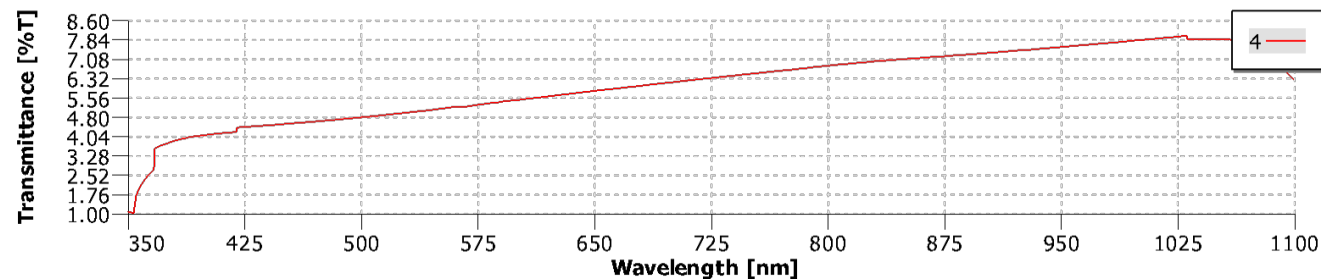

DATA SHEET

Neutral Density Filters - Reflective

OD1.3/T5%

Optical Density 0.30/Transmission 5%

DataStream - Scan

DataStream - Scan

UQG OPTICS MAKES EVERY EFFORT TO VERIFY 3RD PARTY TECHNICAL DATA BUT ACCEPTS NO RESPONSIBILITY FOR ACCURACY