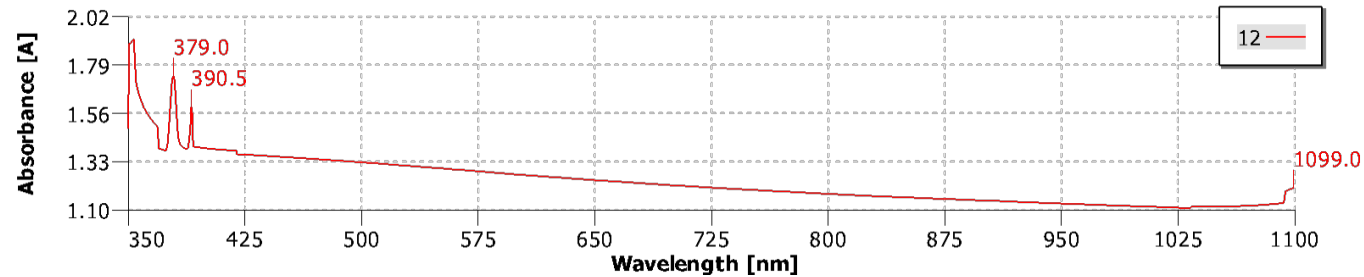

DATA SHEET

Neutral Density Filters - Reflective

OD1.3/T5%

Optical Density 0.30/Transmission 5%

DataStream - Scan

DataStream - Scan

UQG OPTICS MAKES EVERY EFFORT TO VERIFY 3RD PARTY TECHNICAL DATA BUT ACCEPTS NO RESPONSIBILITY FOR ACCURACY