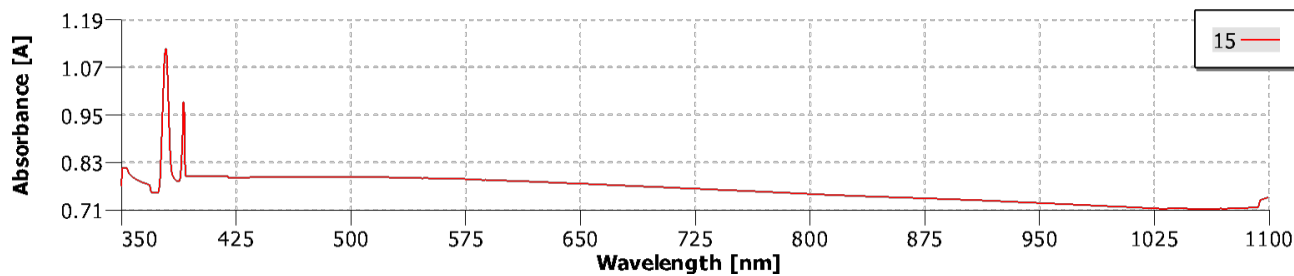

## Neutral Density Filters - Reflective

OD0.80 / T16%

Optical Density 0.80/Transmission 16%

DataStream - Scan

DataStream - Scan

UQG OPTICS MAKES EVERY EFFORT TO VERIFY 3RD PARTY TECHNICAL DATA BUT ACCEPTS NO RESPONSIBILITY FOR ACCURACY