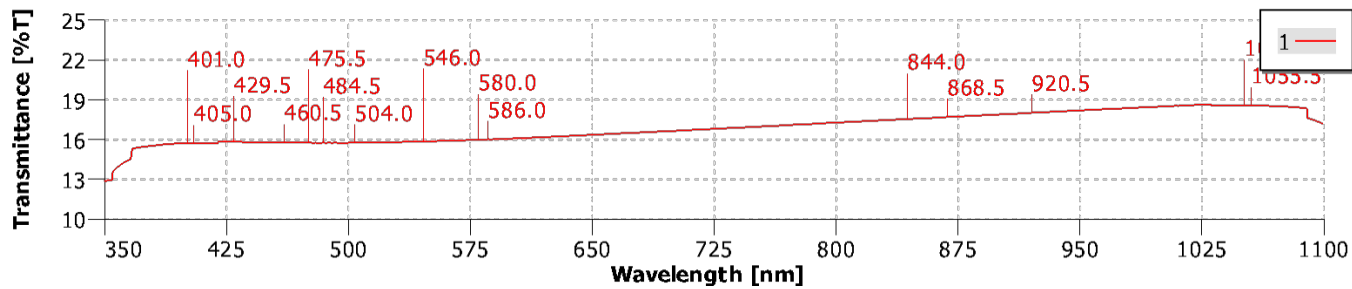

# DATA SHEET

## Neutral Density Filters - Reflective

OD0.80 / T16%

Optical Density 0.80/Transmission 16%

DataStream - Scan

DataStream - Scan

UQG OPTICS MAKES EVERY EFFORT TO VERIFY 3RD PARTY TECHNICAL DATA BUT ACCEPTS NO RESPONSIBILITY FOR ACCURACY