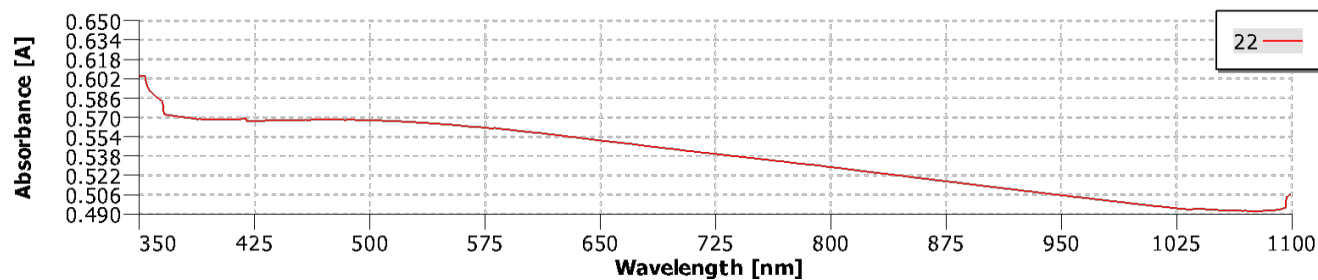

DATA SHEET

Neutral Density Filters - Reflective

OD0.6 / T25%

Optical Density 0.6/Transmission 25%

DataStream - Scan

DataStream - Scan

UQG OPTICS MAKES EVERY EFFORT TO VERIFY 3RD PARTY TECHNICAL DATA BUT ACCEPTS NO RESPONSIBILITY FOR ACCURACY