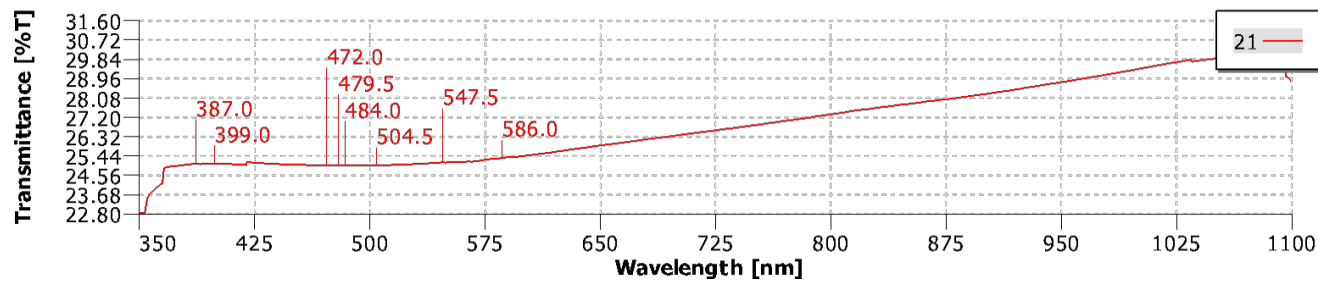

DATA SHEET

Neutral Density Filters - Reflective

OD0.6 / T25%

Optical Density 0.6/Transmission 25%

DataStream - Scan

DataStream - Scan

UQG OPTICS MAKES EVERY EFFORT TO VERIFY 3RD PARTY TECHNICAL DATA BUT ACCEPTS NO RESPONSIBILITY FOR ACCURACY