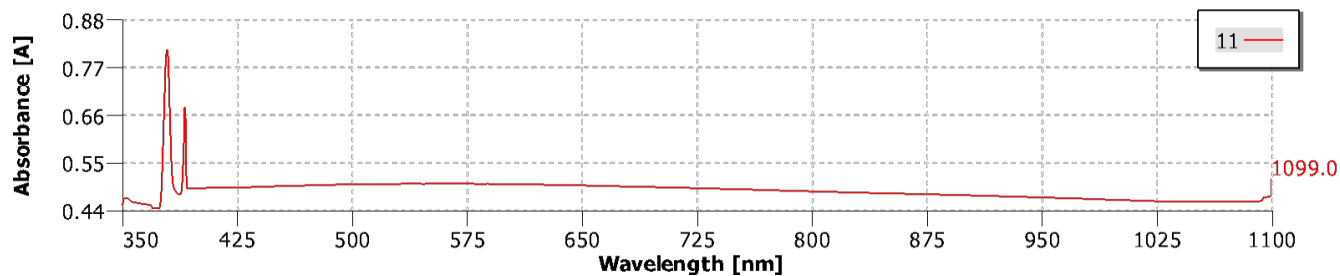

# Neutral Density Filters - Reflective

OD0.50 / T32%

Optical Density 0.50/Transmission 32%

DataStream - Scan

DataStream - Scan

UQG OPTICS MAKES EVERY EFFORT TO VERIFY 3RD PARTY TECHNICAL DATA BUT ACCEPTS NO RESPONSIBILITY FOR ACCURACY