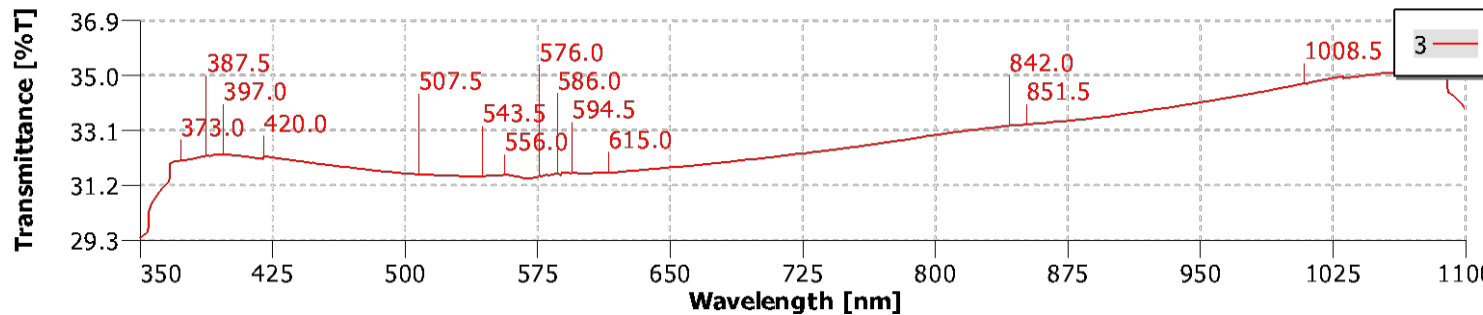

# DATA SHEET

# Neutral Density Filters - Reflective

OD0.50 / T32%

Optical Density 0.50/Transmission 32%

DataStream - Scan

DataStream - Scan

UQG OPTICS MAKES EVERY EFFORT TO VERIFY 3RD PARTY TECHNICAL DATA BUT ACCEPTS NO RESPONSIBILITY FOR ACCURACY